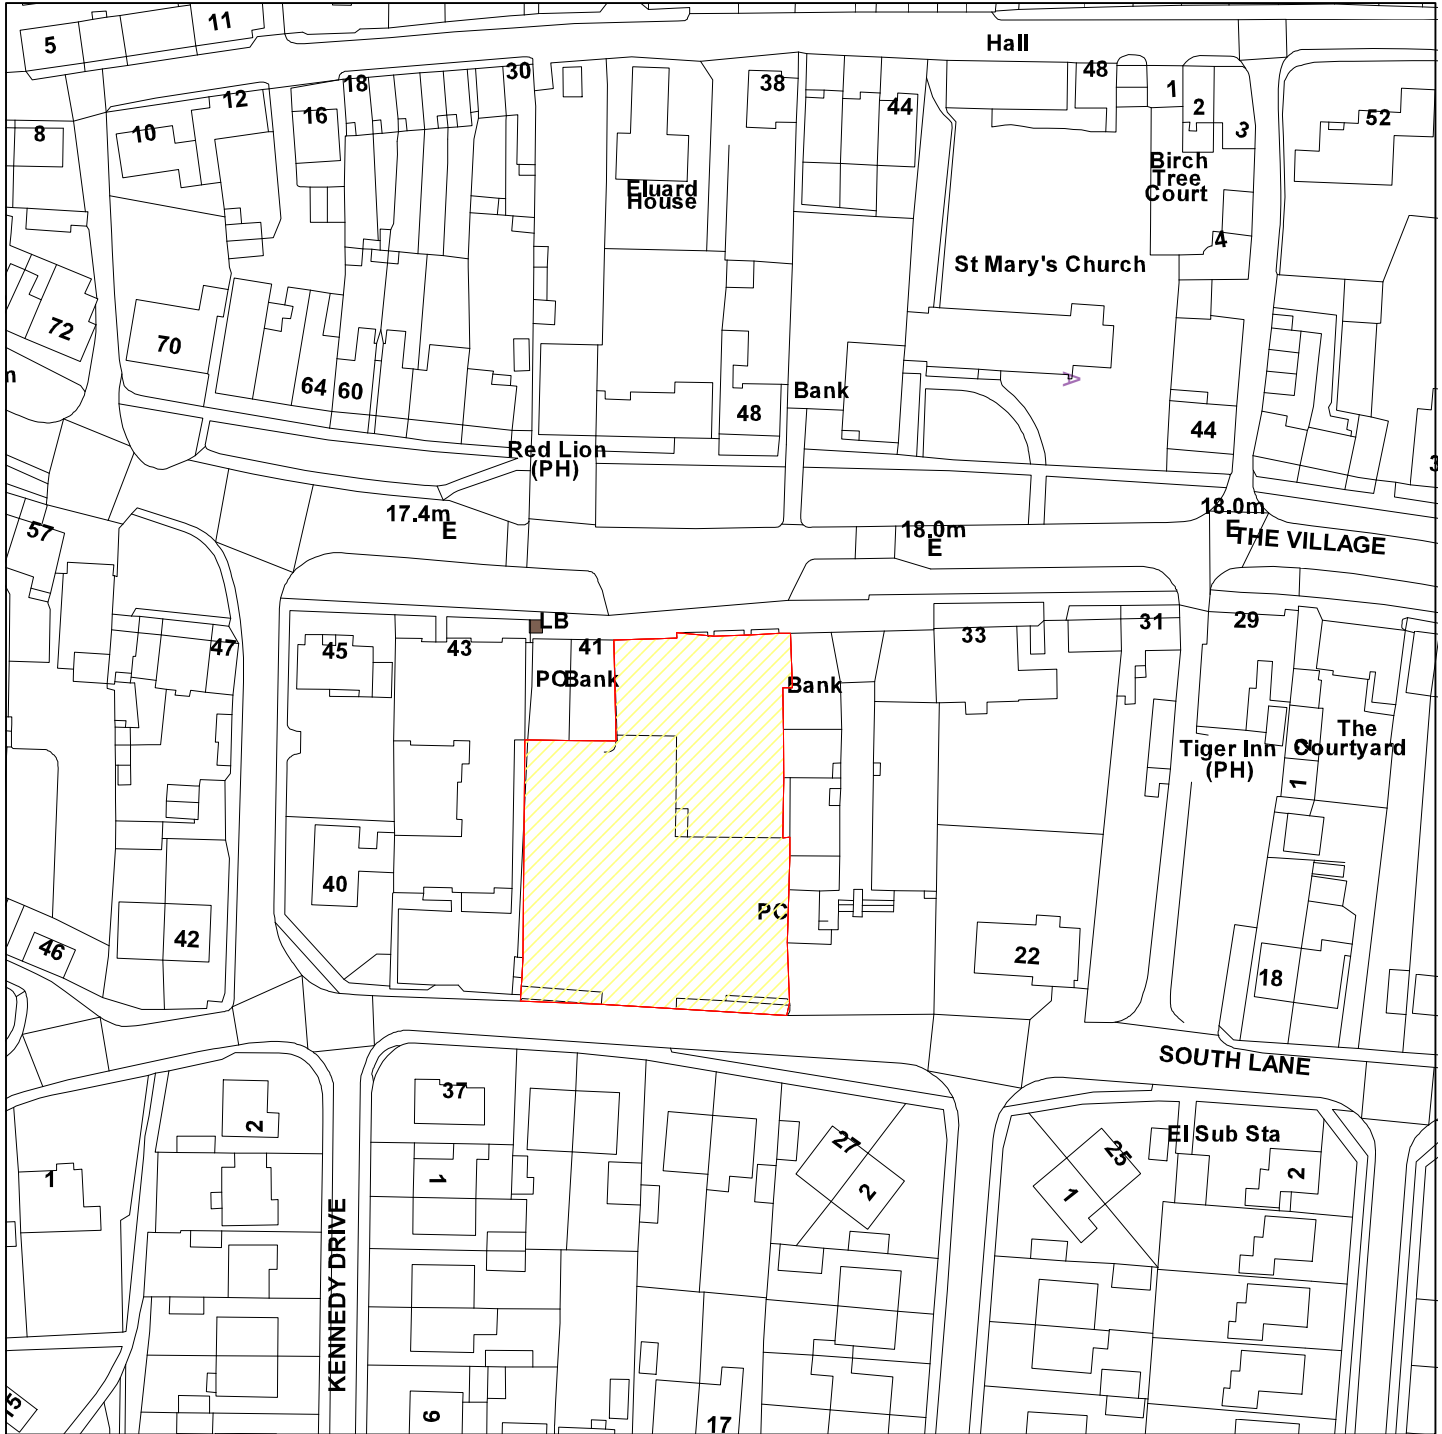

(Sainsburys Supermarkets) Somerfield, Haxby

10/01870/ADV

GIS by ESRI (UK)

Scale : 1:1250

Reproduced from the Ordnance Survey map with the permission of the Controller of Her Majesty's Stationery Office © Crown Copyright 2000.

Unauthorised reproduction infringes Crown Copyright and may lead to prosecution or civil proceedings.

Organisation	City of York Council
Department	Planning and Sustainable Development
Comments	
Date	31 January 2011
SLA Number	Not Set